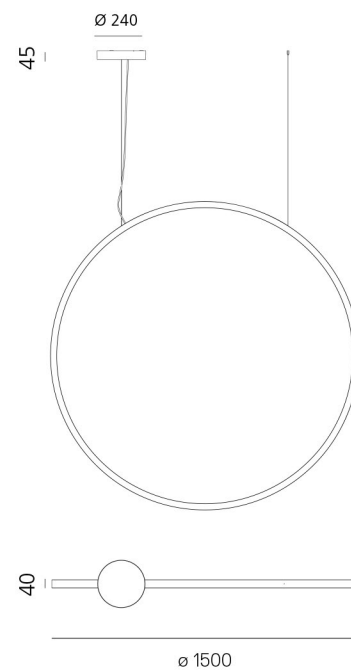

“O” Family

Materials:

extruded and calandered aluminium ring, silicone diffuser

Colours:

black painted

“O”:

Total power: 43W LED
Luminaire flux: 1595lm

“O” 45:

Total power: 22W LED
Luminaire flux: 859lm

“O” 150:

Total Power: 70W
Delivered Luminous Flux: 2850lm

CRI=90

“O” 45 Suspension

“O” Suspension

“O” 150 Suspension

“O” 45 Floor/Wall

“O” Floor

“O” 150 Floor

“O” Family

“O” SUSPENSION

IP67					Code
Ø	W	Beam	Flux	CCT	
900 mm	43 W	XF	1595 lm	3000K	T072030

“O” FLOOR

IP67					Code
Ø	W	Beam	Flux	CCT	
900 mm	43 W	XF	1595 lm	3000K	T071030

“O” FLOOR INDOOR

IP20					Code
Ø	W	Beam	Flux	CCT	
900 mm	43 W	XF	1595 lm	3000K	T073030
				APP	T073030APP

“O” 45 SUSPENSION

IP67					Code
Ø	W	Beam	Flux	CCT	
450 mm	22 W	XF	859 lm	3000K	T072130

“O” 45 FLOOR / WALL / CEILING