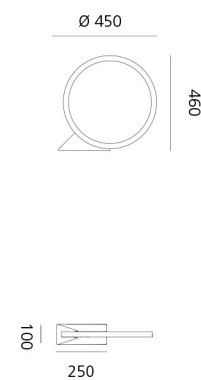

“O” Family

Materials:

extruded and calandered aluminium ring, silicone diffuser

Colours:

black painted

“O”:

Total power: 43W LED
Luminaire flux: 1595lm

“O” 45:

Total power: 22W LED
Luminaire flux: 859lm

“O” 150:

Total Power: 70W
Delivered Luminous Flux: 2850lm

CRI=90

“O” 45 Suspension

“O” Suspension

“O” 150 Suspension

“O” 45 Floor/Wall

IP20					Code
Ø	W	Beam	Flux	CCT	
900 mm	43 W	XF	1595 lm	3000K	T073030
				APP	T073030APP

“O” 45 SUSPENSION

IP67					Code
Ø	W	Beam	Flux	CCT	
450 mm	22 W	XF	859 lm	3000K	T072130

“O” 45 FLOOR / WALL / CEILING

IP67					Code
Ø	W	Beam	Flux	CCT	
450 mm	22 W	XF	859 lm	3000K	T071130

“O” 150 SUSPENSION

IP67					Code
Ø	W	Beam	Flux	CCT	
1500 mm	70 W	XF	2850 lm	3000K	T072230

“O” 150 FLOOR

IP67					Code
Ø	W	Beam	Flux	CCT	
1500 mm	70 W	XF	2850 lm	3000K	T071230