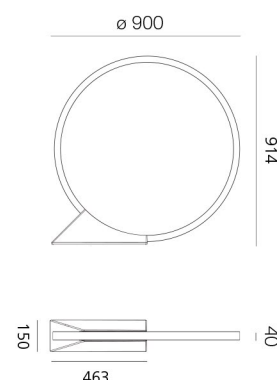

“O” Family

Materials:

extruded and calandered aluminium ring, silicone diffuser

Colours:

black painted

“O”:

Total power: 43W LED
Luminaire flux: 1595lm

“O” 45:

Total power: 22W LED
Luminaire flux: 859lm

“O” 150:

Total Power: 70W
Delivered Luminous Flux: 2850lm

CRI=90

“O” 45 Suspension

“O” Suspension

“O” 150 Suspension

“O” 45 Floor/Wall

“O” Floor

“O” 150 Floor

“O” Family

“O” SUSPENSION

IP67					Code
Ø	W	Beam	Flux	CCT	
900 mm	43 W	XF	1595 lm	3000K	T072030

“O” FLOOR

IP67					Code
Ø	W	Beam	Flux	CCT	
900 mm	43 W	XF	1595 lm	3000K	T071030

“O” FLOOR INDOOR

IP20					Code
Ø	W	Beam	Flux	CCT	
900 mm	43 W	XF	1595 lm	3000K	T073030
				APP	T073030APP

“O” 45 SUSPENSION

IP67					Code
Ø	W	Beam	Flux	CCT	
450 mm	22 W	XF	859 lm	3000K	T072130

“O” 45 FLOOR / WALL / CEILING