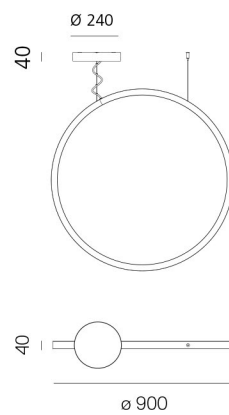

“O” Family

Materials:

extruded and calandered aluminium ring, silicone diffuser

Colours:

black painted

“O”:

Total power: 43W LED
Luminaire flux: 1595lm

“O” 45:

Total power: 22W LED
Luminaire flux: 859lm

“O” 150:

Total Power: 70W
Delivered Luminous Flux: 2850lm

CRI=90

“O” 45 Suspension

“O” Suspension

“O” 150 Suspension

“O” 45 Floor/Wall

IP20					Code
Ø	W	Beam	Flux	CCT	
900 mm	43 W	XF	1595 lm	3000K	T073030
				APP	T073030APP

“O” 45 SUSPENSION

IP67					Code
Ø	W	Beam	Flux	CCT	
450 mm	22 W	XF	859 lm	3000K	T072130

“O” 45 FLOOR / WALL / CEILING

IP67					Code
Ø	W	Beam	Flux	CCT	
450 mm	22 W	XF	859 lm	3000K	T071130

“O” 150 SUSPENSION

IP67					Code
Ø	W	Beam	Flux	CCT	
1500 mm	70 W	XF	2850 lm	3000K	T072230

“O” 150 FLOOR

IP67					Code
Ø	W	Beam	Flux	CCT	
1500 mm	70 W	XF	2850 lm	3000K	T071230