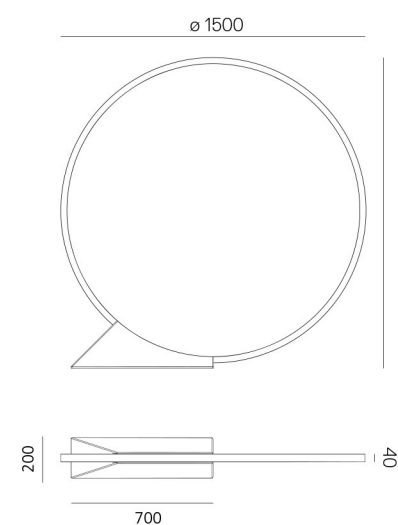

“O” Family

Materials:

extruded and calandered aluminium ring, silicone diffuser

Colours:

black painted

“O”:

Total power: 43W LED
Luminaire flux: 1595lm

“O” 45:

Total power: 22W LED
Luminaire flux: 859lm

“O” 150:

Total Power: 70W
Delivered Luminous Flux: 2850lm

CRI=90

“O” 45 Suspension

“O” Suspension

“O” 150 Suspension

“O” 45 Floor/Wall

“O” Floor

“O” 150 Floor

“O” Family

“O” SUSPENSION

IP67					Code
Ø	W	Beam	Flux	CCT	
900 mm	43 W	XF	1595 lm	3000K	T072030

“O” FLOOR

IP67					Code
Ø	W	Beam	Flux	CCT	
900 mm	43 W	XF	1595 lm	3000K	T071030

“O” FLOOR INDOOR

IP20					Code
Ø	W	Beam	Flux	CCT	
900 mm	43 W	XF	1595 lm	3000K	T073030
				APP	T073030APP

“O” 45 SUSPENSION

IP67					Code
Ø	W	Beam	Flux	CCT	
450 mm	22 W	XF	859 lm	3000K	T072130

“O” 45 FLOOR / WALL / CEILING